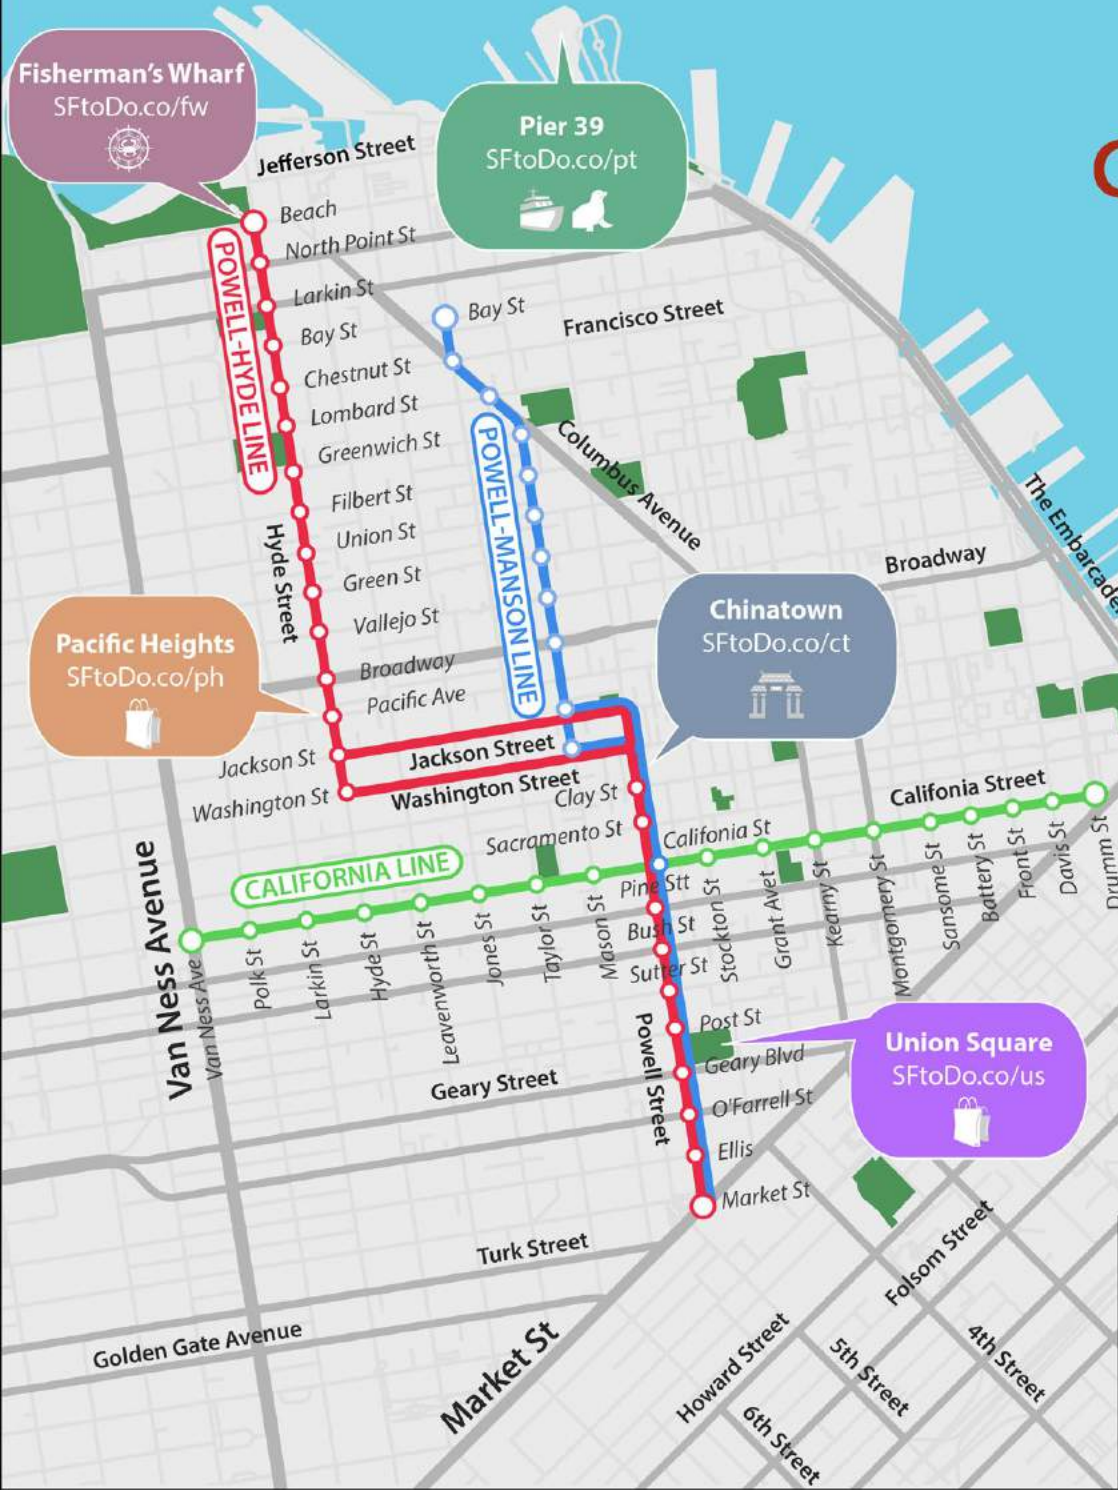

Cable Car Map

Legend

- California Cable Car
- Powell/Hyde Cable Car
- Powell/Mason Cable Car
- Turnarounds

Five Favorite Spots:

- Fisherman's Wharf
- Pier 39
- Pacific Heights
- Chinatown
- Union Square

Key Phone Numbers: